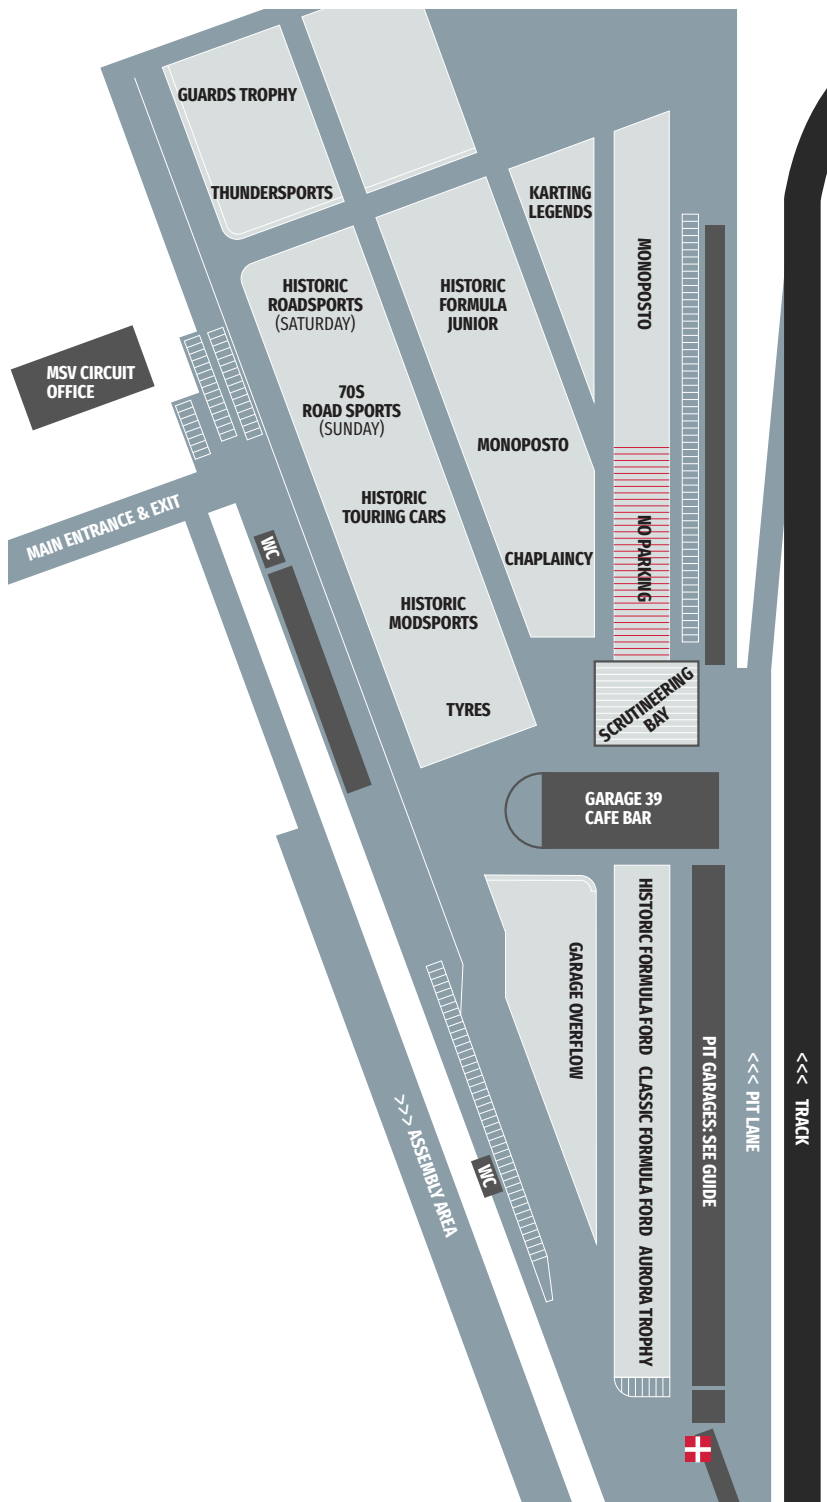

## SATURDAY 24TH & SUNDAY 25TH JUNE

DONINGTON PARK: FINAL INSTRUCTIONS

Published: 22.06.23

### Paddock Plan

### PIT GARAGE KEY

38	RACE SIMULATOR
37	
36	
35	
34	
33	
32	
31	
30	
29	
28	
27	
26	
25	
24	
23	
22	
21	
20	
19	
18	
17	
16	
15	
14	
12A	
12	
11	
10	
09	
08	
07	
06	
05	
04	
03	
02	
01	

GARAGES 25-37  
HISTORIC FORMULA FORD (SATURDAY & SUNDAY)

GARAGES 12A-24  
CLASSIC FORMULA FORD (SATURDAY ONLY)

GARAGES 12A-24  
HISTORIC FORMULA JUNIOR (SUNDAY ONLY)

GARAGES 01-12  
AURORA TROPHY (SATURDAY & SUNDAY)