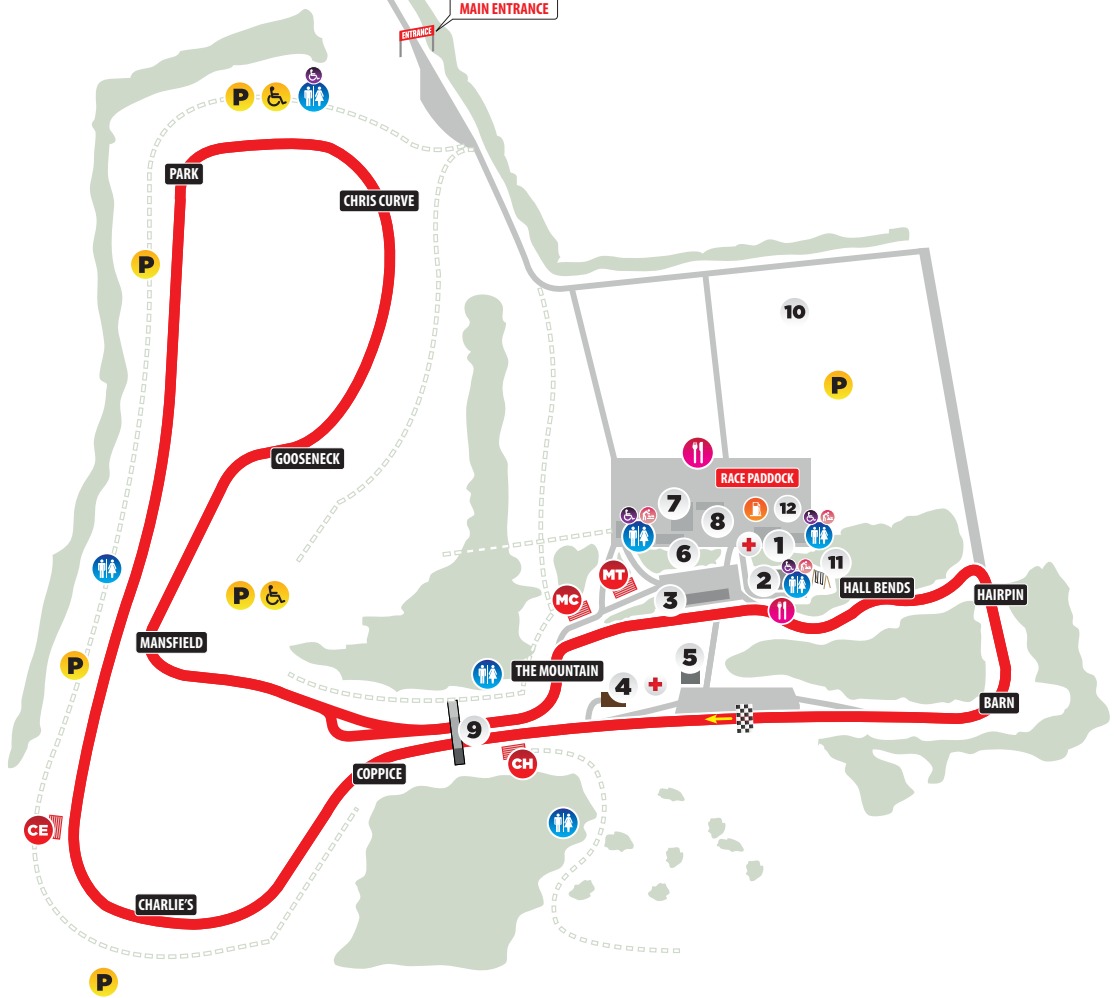

Horncastle
← A153

Louth A153 →

ENTRANCE
MAIN ENTRANCE

CADWELL PARK CIRCUIT

CADWELL PARK CIRCUIT,
LOUTH, LINCOLNSHIRE LN11 9SE
TEL: 01507 343248

MAP KEY Not all facilities are available at every event

Parking	Circuit Office
Disabled Parking	The Club House
Toilets	Hospitality
Disabled Toilets	Medical Centre
Baby Changing	Control Tower
Refreshments	Paddock Office
First Aid	Scrutineering
Fuel	Shower Block
Information	Pedestrian Bridge
Footpaths	Football Area
Grandstands	Adventure Playground
	Display Area

VIEWING KEY

Mountain Top Grandstand	Club Hairpin Grandstand
Mountain Crest Grandstand	Charlie's Exit Grandstand (BSB only)

CadwellPark

WWW.CADWELLPARK.CO.UK