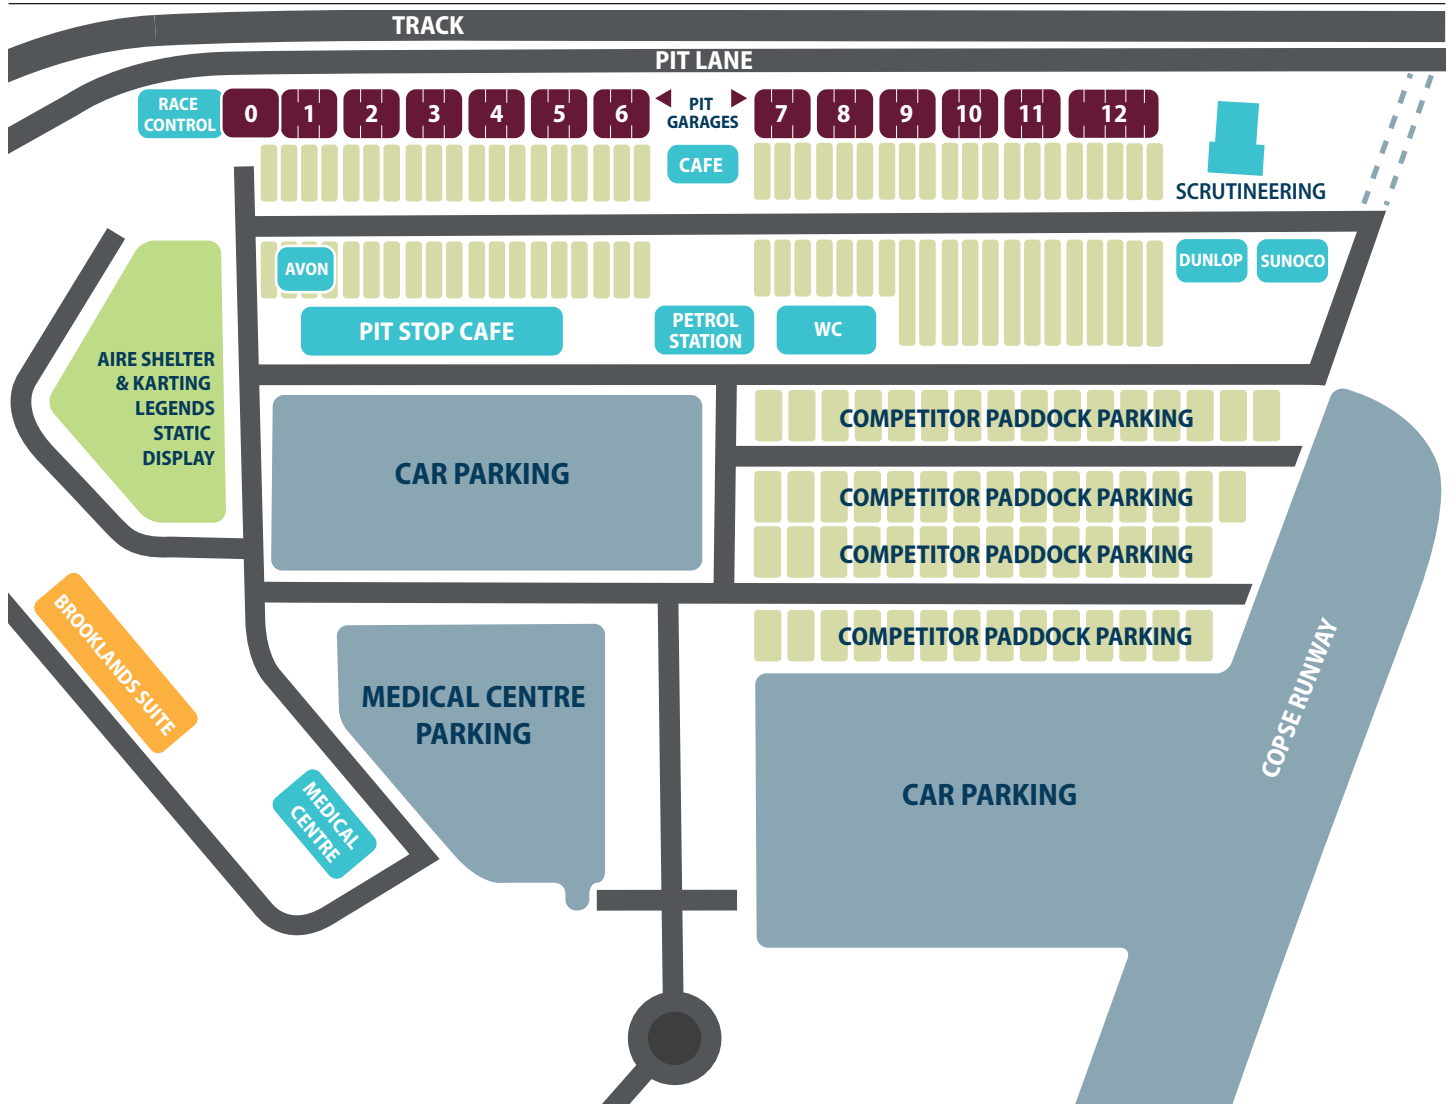

Silverstone Finals 16-17th October

Paddock Plan

PIT GARAGE KEY

1 A Alan's Bar
B Historic Formula Ford
C Historic Formula Ford

2 A Historic Formula Ford
B Historic Formula Ford
C Classic Formula Ford

3 A Classic Formula Ford
B Classic Formula Ford
C Classic Formula Ford

4 A Formula Ford 2000
B Formula Ford 2000
C Formula Ford 2000

5 A Formula Ford 2000
B Formula Ford 2000
C Formula Ford 2000

6 A Classic Formula 3
B Classic Formula 3
C Classic Formula 3

7 A Aurora/Geoff Lees Trophy
B Aurora/Geoff Lees Trophy
C Aurora/Geoff Lees Trophy

8 A Historic Formula Junior
B Historic Formula Junior
C Historic Formula Junior

9 A Historic Formula Junior
B Historic Formula Junior
C 70s Road Sports

10 A 70s Road Sports
B 70s Road Sports
C 70s Road Sports

11 A Historic Road Sports
B Historic Road Sports
C Historic Road Sports

12 A Historic Formula Junior
B Guards Trophy
C Guards Trophy
D Historic Touring Cars
E Historic Touring Cars

BROOKLANDS SUITE

Historic Sports Car Club