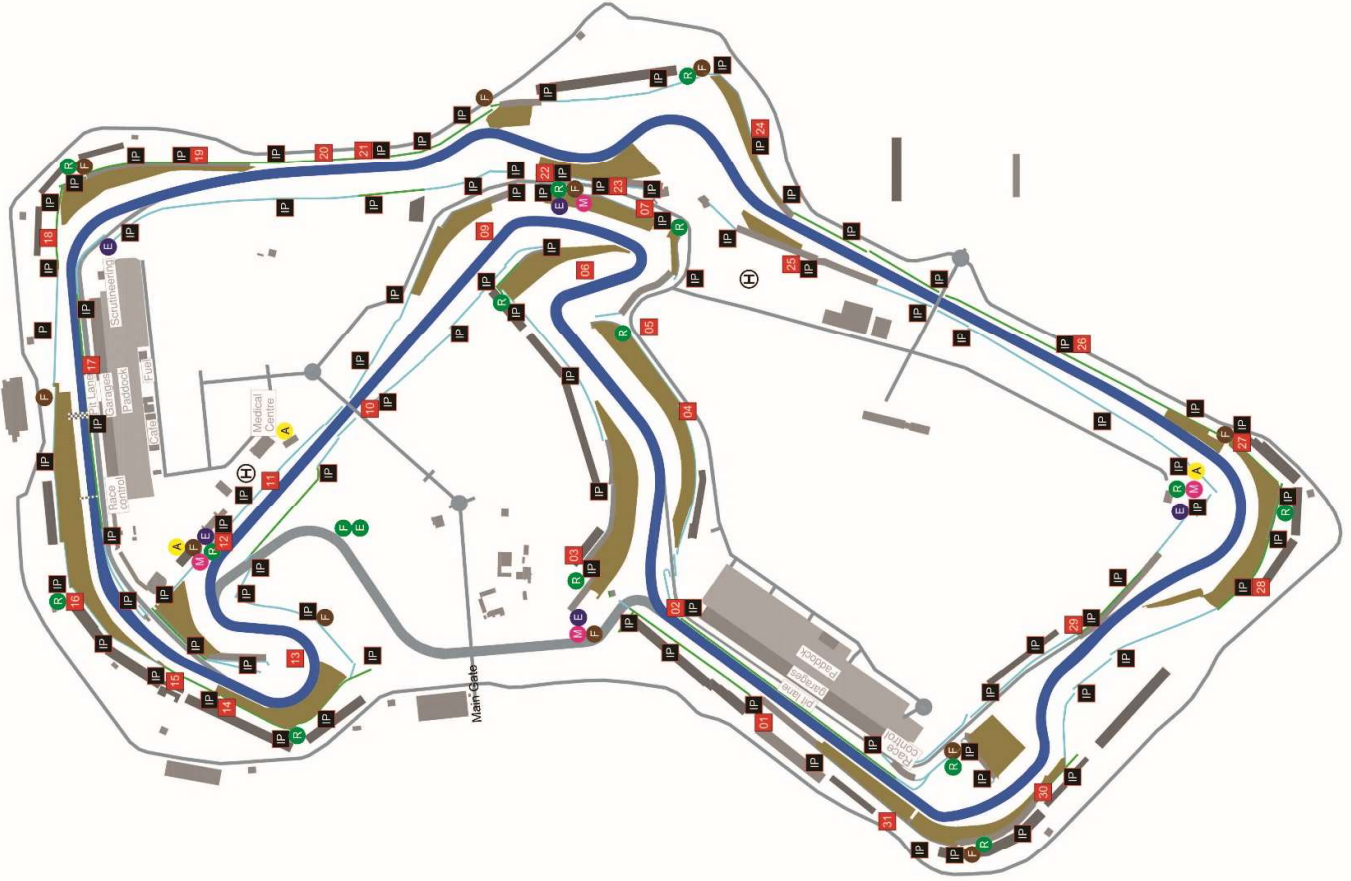

Circuit Plan

Showing circuit layouts, facilities, services and marshal posts

Silverstone Historic Circuit

Plan Key

- █ Race Circuit
- █ Tarmac/Concrete/Roads
- █ Grass
- █ Trees/Forest
- █ Grass Bank
- █ Gravel/Sand Trap
- █ Buildings
- █ Grandstands
- 00 Marshal Post
- 00 Incident Post
- 0P Observer Post
- o Tyre Barriers
- o Armco Barrier
- o Recticel Barriers
- o Fencing
- H Helipad
- A Ambulance
- M Medical Car
- S Safety Car
- E Extrication/Rescue Vehicle
- R Recovery Unit
- F Fire Vehicle
- A Apex Markers

*Please note. This map is not to scale.