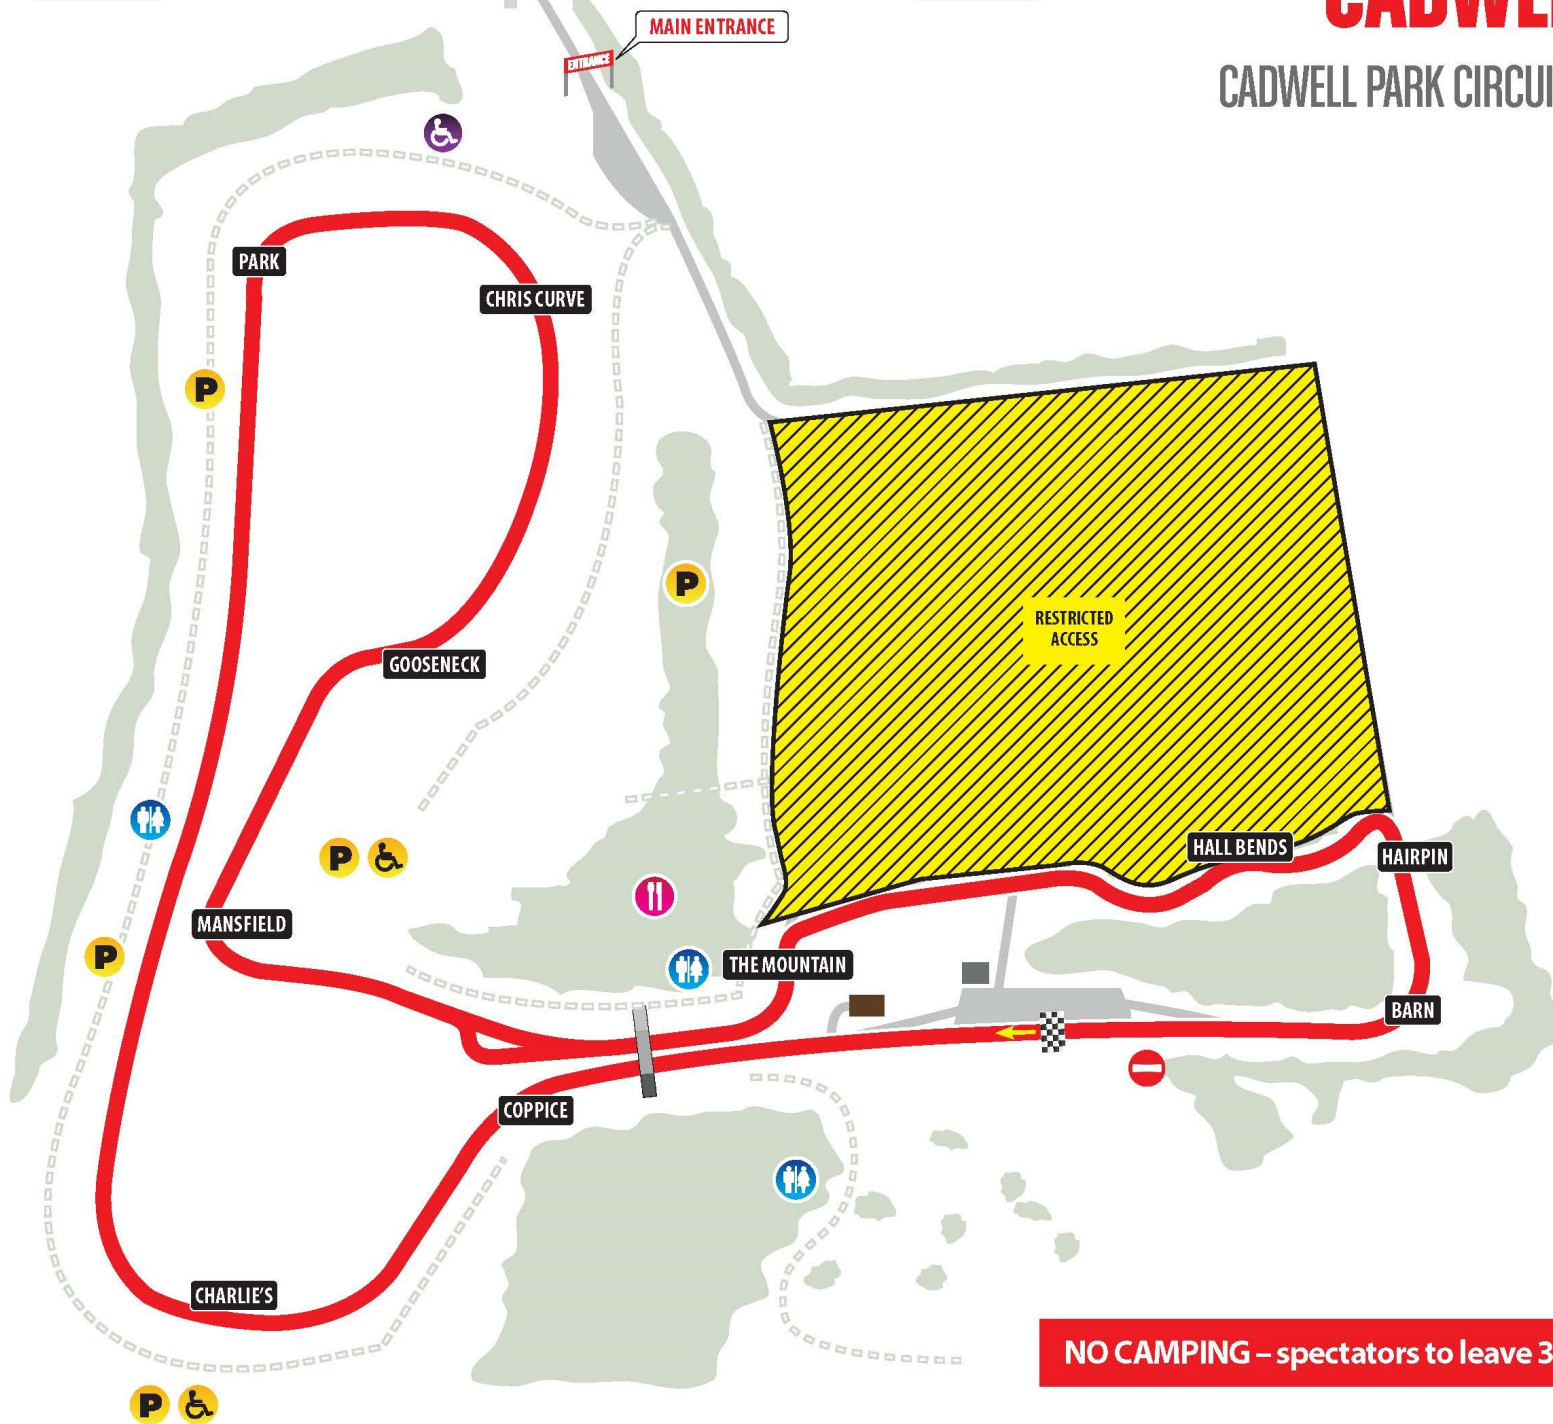

# CADWELL PARK CIRCUIT

CADWELL PARK CIRCUIT, LOUTH, LINCOLNSHIRE LN11 9SE

[WWW.CADWELLPARK.CO.UK](http://WWW.CADWELLPARK.CO.UK)

MAP KEY		Not all facilities are available at every event	
Parking	Toilets	Disabled Parking	Disabled Toilets
Refreshments	Baby Changing		
Footpaths			

**Restricted Access Areas**  
Only accessible to event competitors, officials and marshals with valid passes.  
**Strictly no visitor access**

**CadwellPark**

**NO CAMPING – spectators to leave 30 mins after racing ends each day**