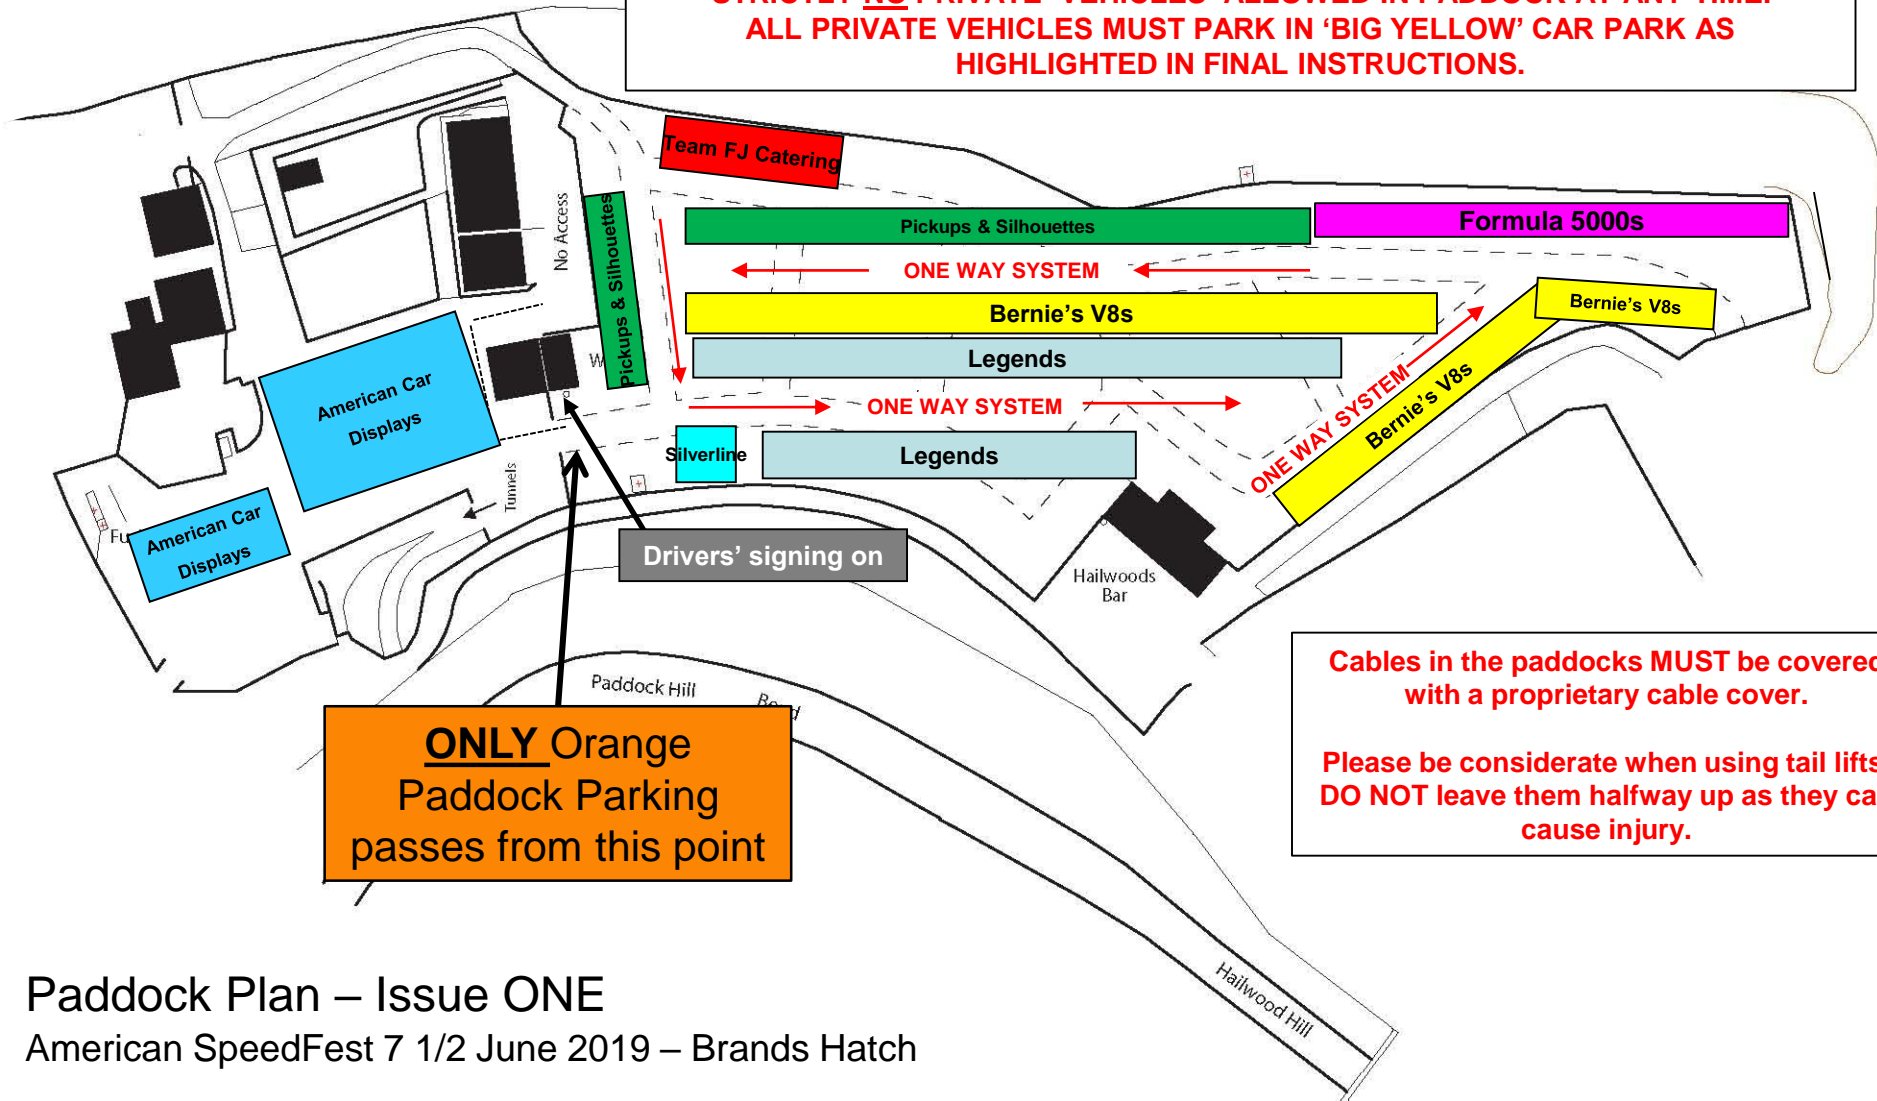

**STRICTLY NO PRIVATE VEHICLES ALLOWED IN PADDOCK AT ANY TIME.
ALL PRIVATE VEHICLES MUST PARK IN 'BIG YELLOW' CAR PARK AS
HIGHLIGHTED IN FINAL INSTRUCTIONS.**

Paddock Plan – Issue ONE

American SpeedFest 7 1/2 June 2019 – Brands Hatch