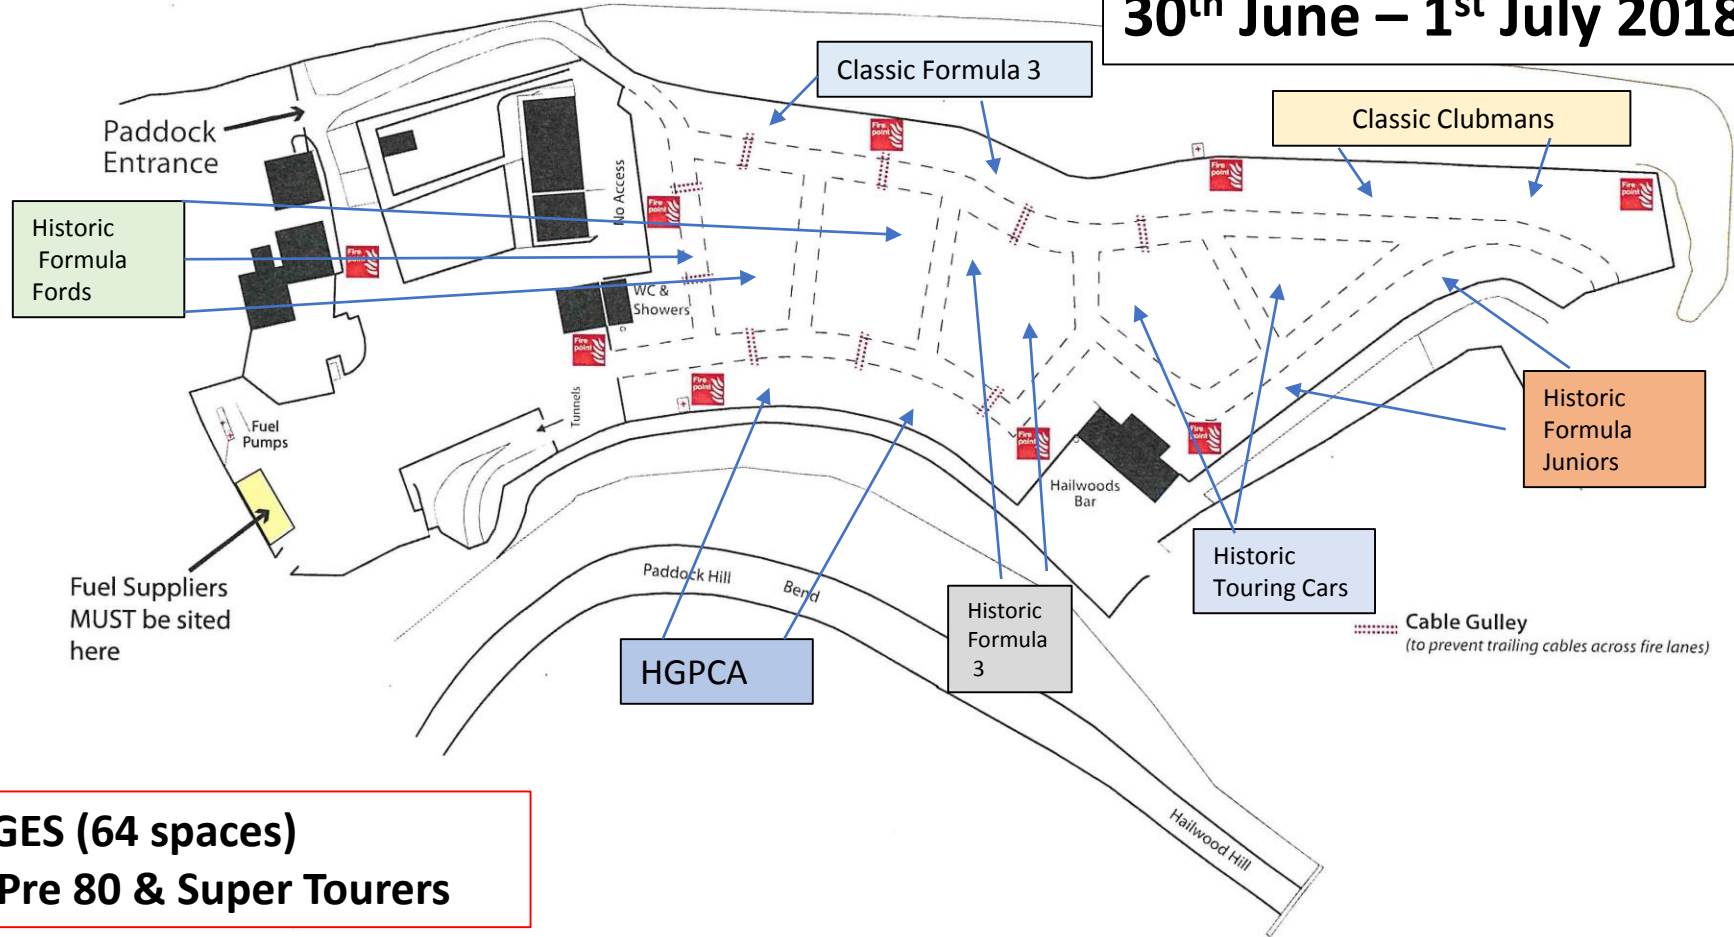

# BRANDS HATCH – PADDOCK

Historic Sports Car Club  
Legends of Brands Hatch Superprix  
30<sup>th</sup> June – 1<sup>st</sup> July 2018

**GARAGES (64 spaces)**  
**DBT / Pre 80 & Super Tourers**